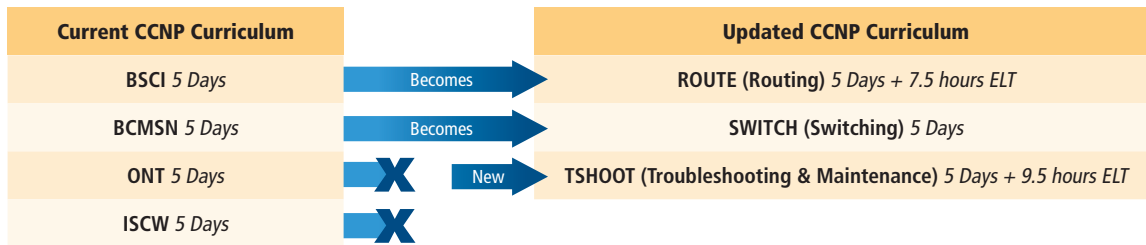

CCNP Changes: What They Mean To You

On the 25th of January 2010, Cisco® announced changes to the CCNP/CCIP and CCDP certification tracks' courses. These changes ensure that the knowledge and skills gained through these courses accurately reflect what professional network engineers should possess. More emphasis is placed on security, complex routing and switching (such as support for branch offices and mobile workers), and voice and video services. These new courses will be available from Global Knowledge starting 1st of February 2010.

Summary of Changes

All of the new courses contain a higher percentage of hands-on labs as well as many other benefits.

ROUTE vs. BCSI (Routing)

- Planning Routing Services – Content introduced from ONT and ISCW
- EIGRP – New Advanced Features content added
- Implementing an IPv4-based Redistribution System – Redesigned and extended to include IPv6
- E-Learning content added and includes:
 - New content designed to give students practice in alternative methods of path control
 - Additional content on IPV6
 - New content and case studies give students practice in integrating routing and switching (for branch and mobile workers) and voice and video services

TSHOOT (Troubleshooting & Maintenance)

This new course teaches professionals who work in complex network environments the skills that they need to maintain their networks and to diagnose and resolve network problems quickly and effectively. TSHOOT provides information about troubleshooting and maintaining particular technologies, as well as procedural and organizational aspects of the troubleshooting and maintenance process. A large part of the training consists of practicing these skills and reinforcing the concepts by putting them to use in a controlled environment. This course is approximately 70% hands-on labs with nine, two-hour lab scenarios where students practice troubleshooting.